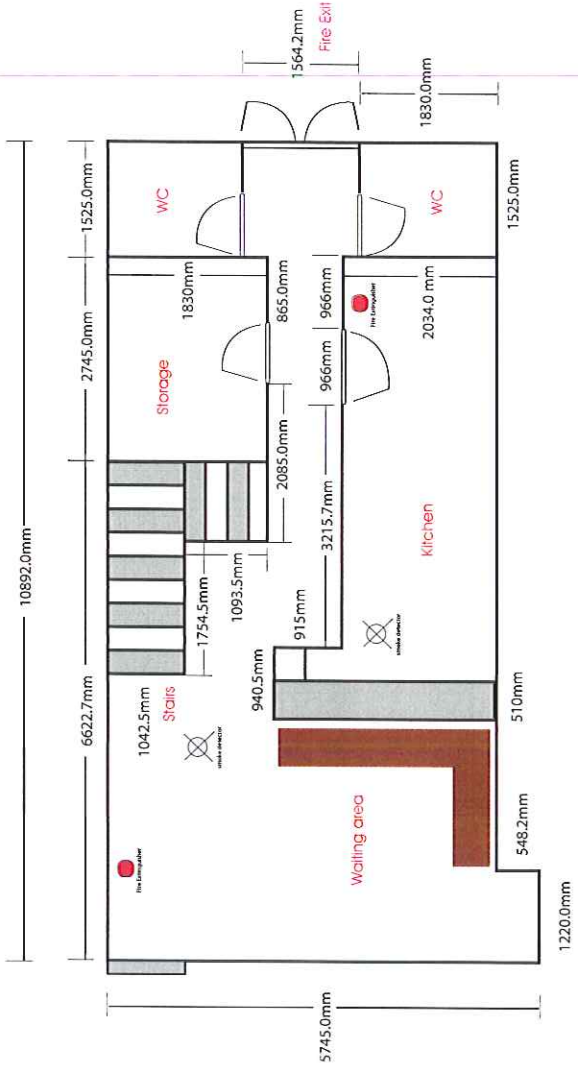

OCCO
Maurish Cuisine
Restaurant

Scale 1:100

First Floor:

Basement: